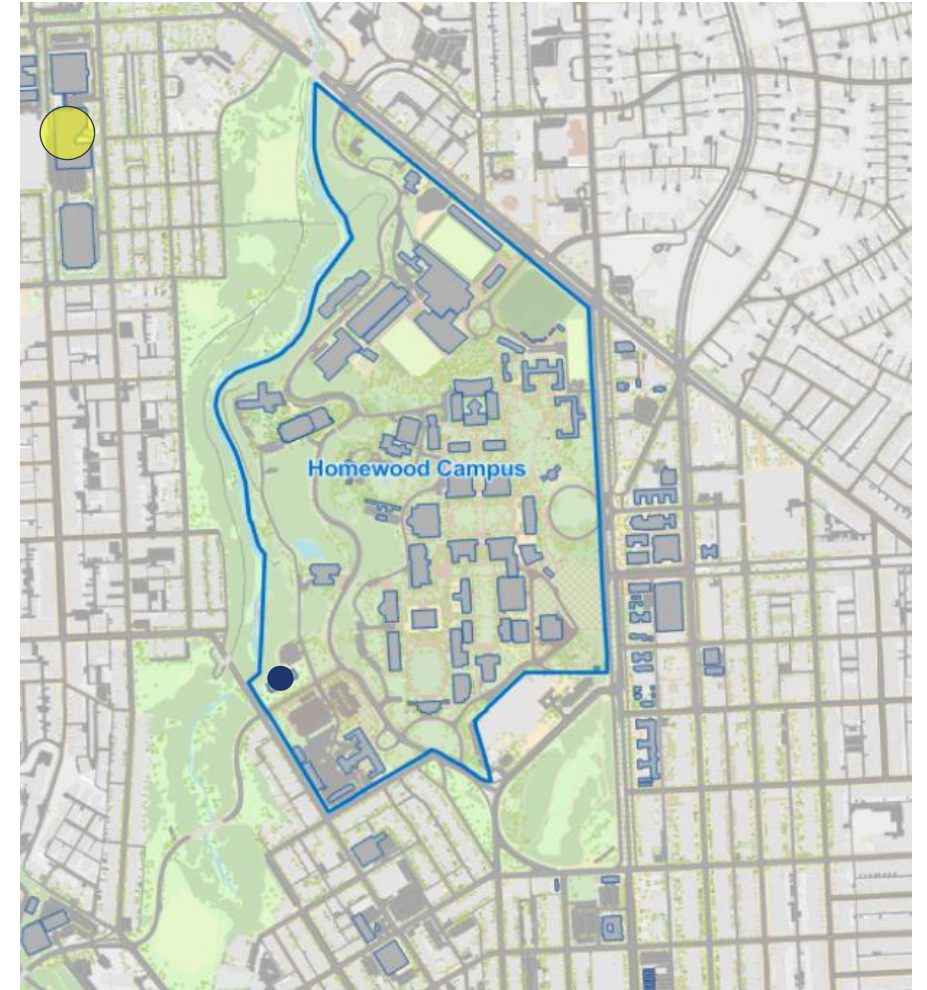

Locations Proximate to Homewood Campus

University Parkway

Locations Proximate to Homewood Campus

Wyman Park Parcel Site

Locations Proximate to Homewood Campus

29th Street

Locations Proximate to Homewood Campus

Eastern

Locations Proximate to Homewood Campus

Keswick

Peer Benchmarking

Name	University Provided	Childcare Facility	Distance from Center of Campus
Yale University	No	None	--
Brown University	No	None	--
University of Chicago	No	None	--
Columbia University	No	None	--
Cornell University	Yes	Cornell Child Care Center	0.4 Miles
Johns Hopkins	Yes	Weinberg ECC	0.5 Miles¹
University of Pennsylvania	Yes	Penn Children's Center	0.5 Miles
Johns Hopkins	Yes	ELC @ Homewood	0.6 Miles²
Harvard University	Yes	Radcliffe Child Care Center	0.6 Miles
Johns Hopkins	Yes	Bright Horizons	0.7 Miles¹
Harvard University	Yes	Harvard Yard Child Care Center	0.7 Miles
Harvard University	Yes	Oxford Street Daycare Cooperative	0.7 Miles
Duke University	Yes	Duke Children's Campus	0.8 Miles
Harvard University	Yes	Botanical Gardens Children's Center	1.1 Miles
Princeton University	Yes	University NOW Day Nursery	1.1 Miles
Duke University	Yes	The Little School at Duke	1.2 Miles
Harvard University	Yes	Peabody Terrace Children's Center	1.3 Miles
Harvard University	Yes	Soldier's Field Park Children's Center	1.5 Miles
Dartmouth College	Yes	Dartmouth College Child Care Center	1.7 Miles
Harvard University	Yes	Western Ave Children's Center	2.2 Miles

¹ "Center of Campus" was measured as CMSC

² "Center of Campus" was measured as MSEL

Next Steps

- Follow up parents meeting week of October 23rd
- Gather feedback following meeting via email Childcare@jhu.edu or through the feedback form on the JHU childcare website under the “ELC site development” tab
- Coordinate Parent Resource Group Meeting
- Finalize decision on location in October