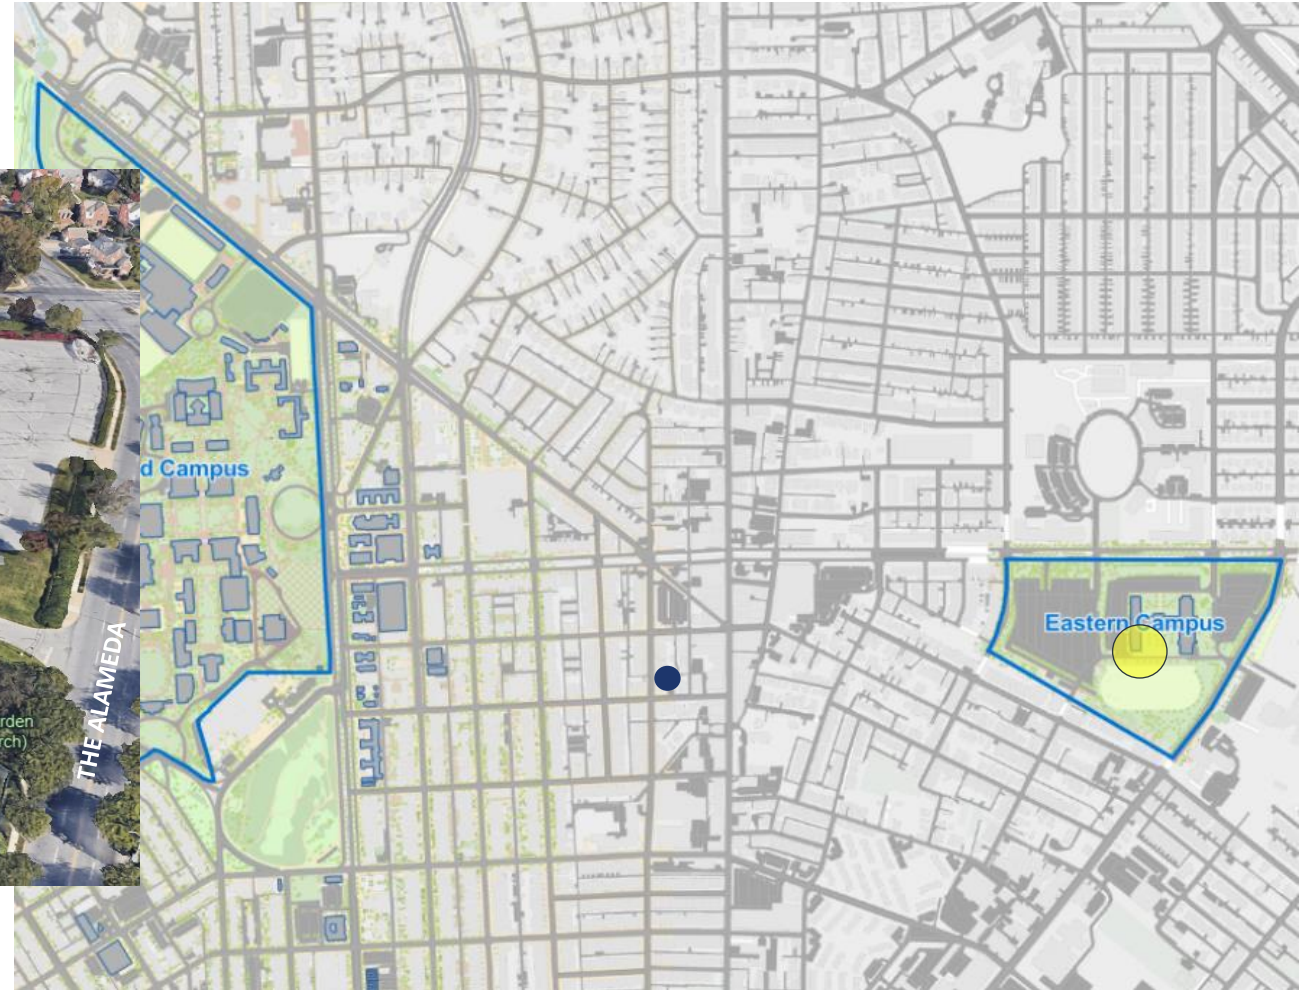

Locations Proximate to Homewood Campus

University Parkway

Locations Proximate to Homewood Campus

Wyman Park Parcel Site

Locations Proximate to Homewood Campus

29th Street

Locations Proximate to Homewood Campus

Eastern

Locations Proximate to Homewood Campus

Keswick

Peer Benchmarking

Name	University Provided	Childcare Facility	Distance from Center of Campus
Yale University	No	None	--
Brown University	No	None	--
University of Chicago	No	None	--
Columbia University	No	None	--
Cornell University	Yes	Cornell Child Care Center	0.4 Miles
Johns Hopkins	Yes	Weinberg ECC	0.5 Miles¹
University of Pennsylvania	Yes	Penn Children's Center	0.5 Miles
Johns Hopkins	Yes	ELC @ Homewood	0.6 Miles²
Harvard University	Yes	Radcliffe Child Care Center	0.6 Miles
Johns Hopkins	Yes	Bright Horizons	0.7 Miles¹
Harvard University	Yes	Harvard Yard Child Care Center	0.7 Miles
Harvard University	Yes	Oxford Street Daycare Cooperative	0.7 Miles
Duke University	Yes	Duke Children's Campus	0.8 Miles
Harvard University	Yes	Botanical Gardens Children's Center	1.1 Miles
Princeton University	Yes	University NOW Day Nursery	1.1 Miles
Duke University	Yes	The Little School at Duke	1.2 Miles
Harvard University	Yes	Peabody Terrace Children's Center	1.3 Miles
Harvard University	Yes	Soldier's Field Park Children's Center	1.5 Miles
Dartmouth College	Yes	Dartmouth College Child Care Center	1.7 Miles
Harvard University	Yes	Western Ave Children's Center	2.2 Miles