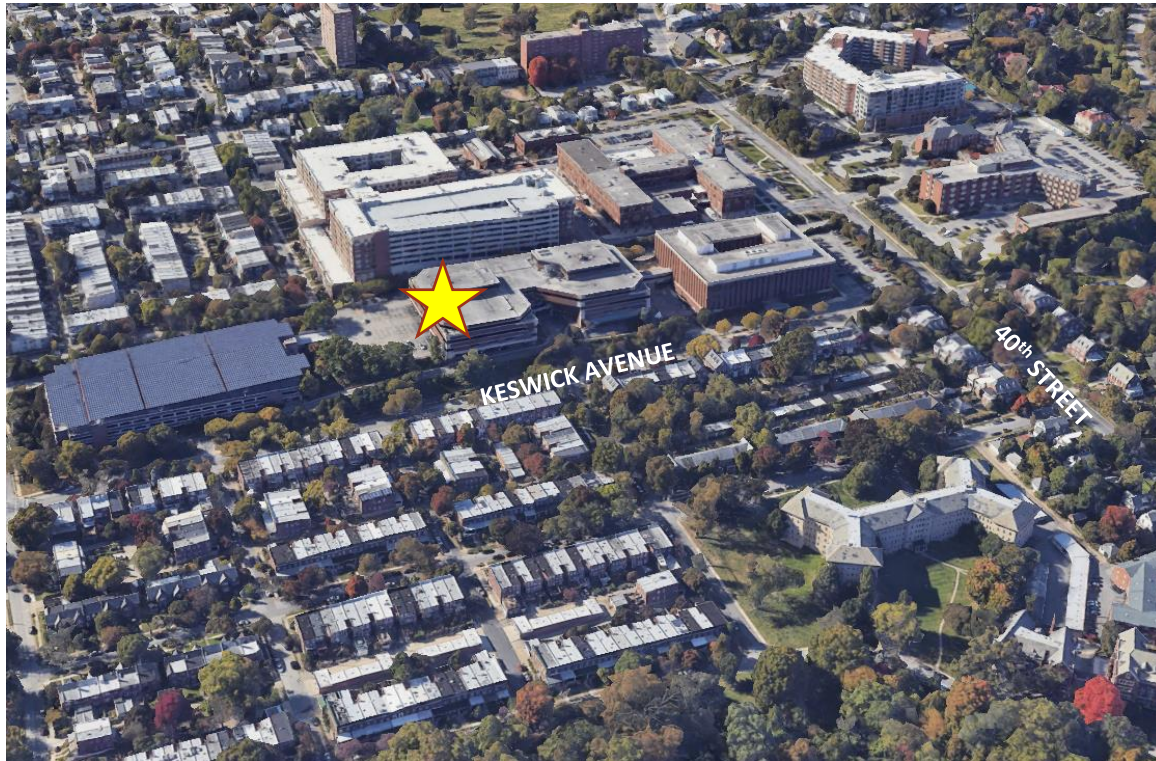

Locations Proximate to Homewood Campus

University Parkway

Locations Proximate to Homewood Campus

Wyman Park Parcel Site

Locations Proximate to Homewood Campus

29th Street

Locations Proximate to Homewood Campus

Eastern

Locations Proximate to Homewood Campus

Keswick

Peer Benchmarking

Name	University Provided	Childcare Facility	Distance from Center of Campus
Yale University	No	None	--
Brown University	No	None	--
University of Chicago	No	None	--
Columbia University	No	None	--
Cornell University	Yes	Cornell Child Care Center	0.4 Miles
Johns Hopkins	Yes	Weinberg ECC	0.5 Miles¹
University of Pennsylvania	Yes	Penn Children's Center	0.5 Miles
Johns Hopkins	Yes	ELC @ Homewood	0.6 Miles²
Harvard University	Yes	Radcliffe Child Care Center	0.6 Miles
Johns Hopkins	Yes	Bright Horizons	0.7 Miles¹
Harvard University	Yes	Harvard Yard Child Care Center	0.7 Miles
Harvard University	Yes	Oxford Street Daycare Cooperative	0.7 Miles
Duke University	Yes	Duke Children's Campus	0.8 Miles
Harvard University	Yes	Botanical Gardens Children's Center	1.1 Miles
Princeton University	Yes	University NOW Day Nursery	1.1 Miles
Duke University	Yes	The Little School at Duke	1.2 Miles
Harvard University	Yes	Peabody Terrace Children's Center	1.3 Miles
Harvard University	Yes	Soldier's Field Park Children's Center	1.5 Miles
Dartmouth College	Yes	Dartmouth College Child Care Center	1.7 Miles
Harvard University	Yes	Western Ave Children's Center	2.2 Miles