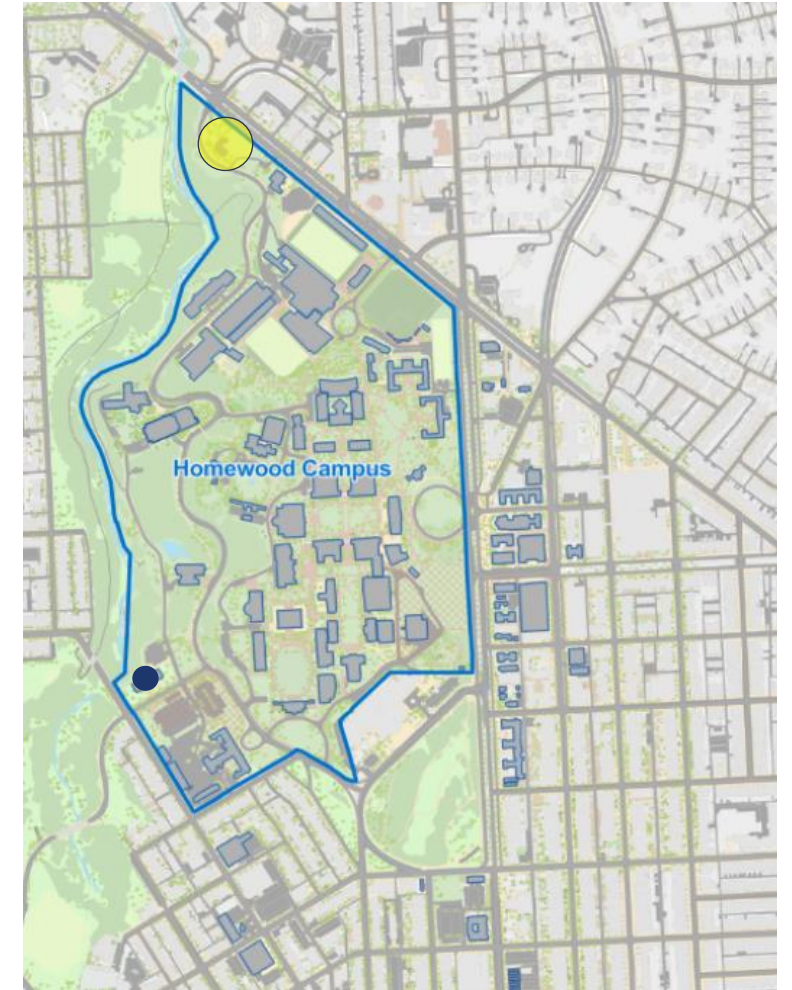

Locations Proximate to Homewood Campus

University Parkway

Locations Proximate to Homewood Campus

Wyman Park Parcel Site

Locations Proximate to Homewood Campus

29th Street

Locations Proximate to Homewood Campus

Eastern

Locations Proximate to Homewood Campus

Keswick

Peer Benchmarking

Name	University Provided	Childcare Facility	Distance from Center of Campus
Yale University	No	None	--
Brown University	No	None	--
University of Chicago	No	None	--
Columbia University	No	None	--
Cornell University	Yes	Cornell Child Care Center	0.4 Miles
Johns Hopkins	Yes	Weinberg ECC	0.5 Miles¹
University of Pennsylvania	Yes	Penn Children's Center	0.5 Miles
Johns Hopkins	Yes	ELC @ Homewood	0.6 Miles²
Harvard University	Yes	Radcliffe Child Care Center	0.6 Miles
Johns Hopkins	Yes	Bright Horizons	0.7 Miles¹
Harvard University	Yes	Harvard Yard Child Care Center	0.7 Miles
Harvard University	Yes	Oxford Street Daycare Cooperative	0.7 Miles
Duke University	Yes	Duke Children's Campus	0.8 Miles
Harvard University	Yes	Botanical Gardens Children's Center	1.1 Miles
Princeton University	Yes	University NOW Day Nursery	1.1 Miles
Duke University	Yes	The Little School at Duke	1.2 Miles
Harvard University	Yes	Peabody Terrace Children's Center	1.3 Miles
Harvard University	Yes	Soldier's Field Park Children's Center	1.5 Miles
Dartmouth College	Yes	Dartmouth College Child Care Center	1.7 Miles
Harvard University	Yes	Western Ave Children's Center	2.2 Miles