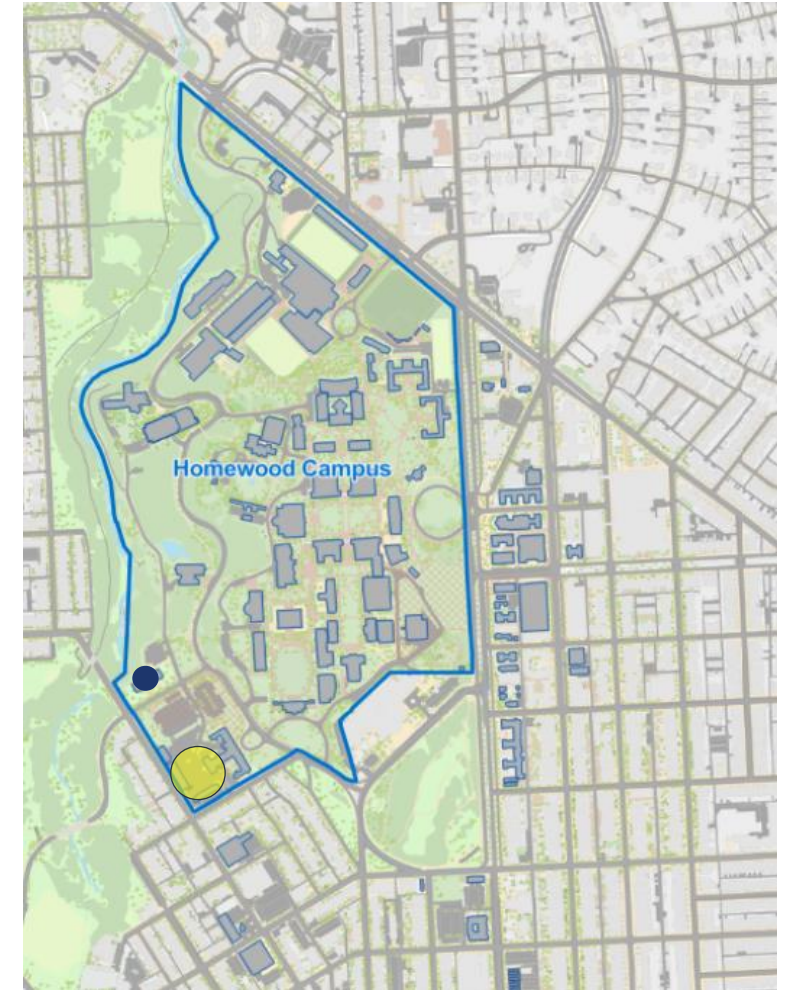

Locations Proximate to Homewood Campus

University Parkway

Locations Proximate to Homewood Campus

Wyman Park Parcel Site

Locations Proximate to Homewood Campus

29th Street

Locations Proximate to Homewood Campus

Eastern

Locations Proximate to Homewood Campus

Keswick

Peer Benchmarking

Name	University Provided	Childcare Facility	Distance from Center of Campus
Yale University	No	None	--
Brown University	No	None	--
University of Chicago	No	None	--
Columbia University	No	None	--
Cornell University	Yes	Cornell Child Care Center	0.4 Miles
Johns Hopkins	Yes	Weinberg ECC	0.5 Miles¹
University of Pennsylvania	Yes	Penn Children's Center	0.5 Miles
Johns Hopkins	Yes	ELC @ Homewood	0.6 Miles²
Harvard University	Yes	Radcliffe Child Care Center	0.6 Miles
Johns Hopkins	Yes	Bright Horizons	0.7 Miles¹
Harvard University	Yes	Harvard Yard Child Care Center	0.7 Miles
Harvard University	Yes	Oxford Street Daycare Cooperative	0.7 Miles
Duke University	Yes	Duke Children's Campus	0.8 Miles
Harvard University	Yes	Botanical Gardens Children's Center	1.1 Miles
Princeton University	Yes	University NOW Day Nursery	1.1 Miles
Duke University	Yes	The Little School at Duke	1.2 Miles
Harvard University	Yes	Peabody Terrace Children's Center	1.3 Miles
Harvard University	Yes	Soldier's Field Park Children's Center	1.5 Miles
Dartmouth College	Yes	Dartmouth College Child Care Center	1.7 Miles
Harvard University	Yes	Western Ave Children's Center	2.2 Miles