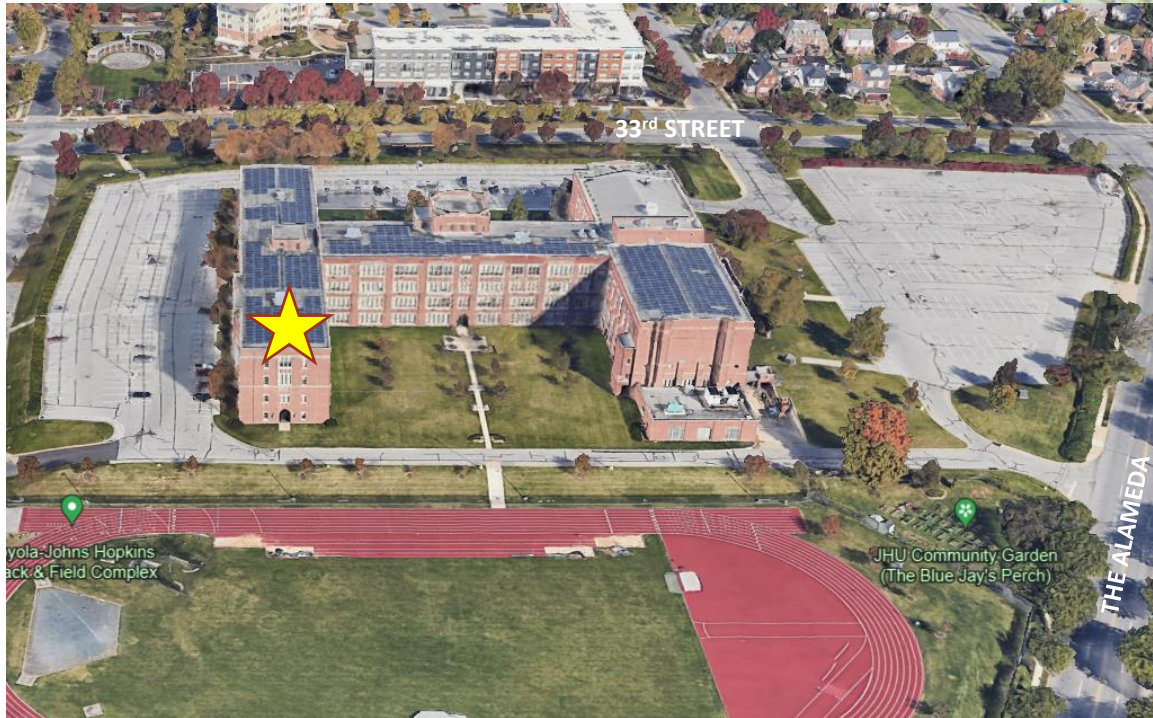

Locations Proximate to Homewood Campus

University Parkway

Locations Proximate to Homewood Campus

Wyman Park Parcel Site

Locations Proximate to Homewood Campus

29th Street

Locations Proximate to Homewood Campus

Eastern

Locations Proximate to Homewood Campus

Keswick

Peer Benchmarking

Name	University Provided	Childcare Facility	Distance from Center of Campus
Yale University	No	None	--
Brown University	No	None	--
University of Chicago	No	None	--
Columbia University	No	None	--
Cornell University	Yes	Cornell Child Care Center	0.4 Miles
Johns Hopkins	Yes	Weinberg ECC	0.5 Miles¹
University of Pennsylvania	Yes	Penn Children's Center	0.5 Miles
Johns Hopkins	Yes	ELC @ Homewood	0.6 Miles²
Harvard University	Yes	Radcliffe Child Care Center	0.6 Miles
Johns Hopkins	Yes	Bright Horizons	0.7 Miles¹
Harvard University	Yes	Harvard Yard Child Care Center	0.7 Miles
Harvard University	Yes	Oxford Street Daycare Cooperative	0.7 Miles
Duke University	Yes	Duke Children's Campus	0.8 Miles
Harvard University	Yes	Botanical Gardens Children's Center	1.1 Miles
Princeton University	Yes	University NOW Day Nursery	1.1 Miles
Duke University	Yes	The Little School at Duke	1.2 Miles
Harvard University	Yes	Peabody Terrace Children's Center	1.3 Miles
Harvard University	Yes	Soldier's Field Park Children's Center	1.5 Miles
Dartmouth College	Yes	Dartmouth College Child Care Center	1.7 Miles
Harvard University	Yes	Western Ave Children's Center	2.2 Miles