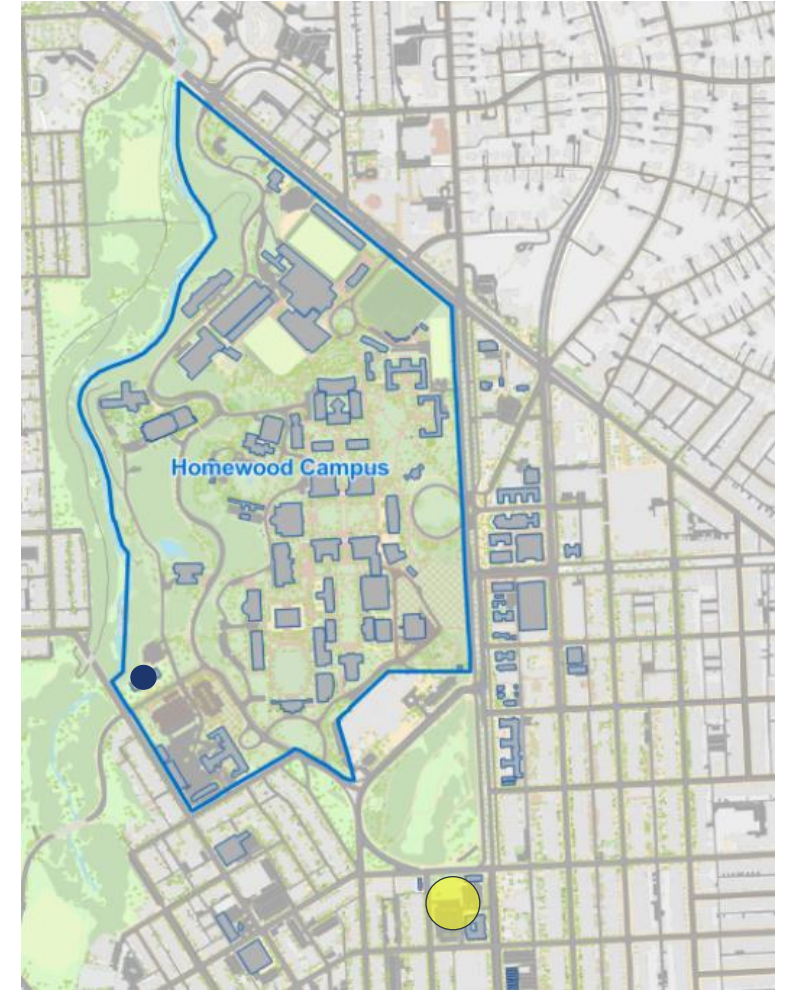

Locations Proximate to Homewood Campus

University Parkway

Locations Proximate to Homewood Campus

Wyman Park Parcel Site

Locations Proximate to Homewood Campus

29th Street

Locations Proximate to Homewood Campus

Eastern

Locations Proximate to Homewood Campus

Keswick

Peer Benchmarking

Name	University Provided	Childcare Facility	Distance from Center of Campus
Yale University	No	None	--
Brown University	No	None	--
University of Chicago	No	None	--
Columbia University	No	None	--
Cornell University	Yes	Cornell Child Care Center	0.4 Miles
Johns Hopkins	Yes	Weinberg ECC	0.5 Miles¹
University of Pennsylvania	Yes	Penn Children's Center	0.5 Miles
Johns Hopkins	Yes	ELC @ Homewood	0.6 Miles²
Harvard University	Yes	Radcliffe Child Care Center	0.6 Miles
Johns Hopkins	Yes	Bright Horizons	0.7 Miles¹
Harvard University	Yes	Harvard Yard Child Care Center	0.7 Miles
Harvard University	Yes	Oxford Street Daycare Cooperative	0.7 Miles
Duke University	Yes	Duke Children's Campus	0.8 Miles
Harvard University	Yes	Botanical Gardens Children's Center	1.1 Miles
Princeton University	Yes	University NOW Day Nursery	1.1 Miles
Duke University	Yes	The Little School at Duke	1.2 Miles
Harvard University	Yes	Peabody Terrace Children's Center	1.3 Miles
Harvard University	Yes	Soldier's Field Park Children's Center	1.5 Miles
Dartmouth College	Yes	Dartmouth College Child Care Center	1.7 Miles
Harvard University	Yes	Western Ave Children's Center	2.2 Miles

¹ "Center of Campus" was measured as CMSC

² "Center of Campus" was measured as MSEL

Next Steps

- Follow up parents meeting week of October 23rd
- Gather feedback following meeting via email Childcare@jhu.edu or through the feedback form on the JHU childcare website under the “ELC site development” tab
- Coordinate Parent Resource Group Meeting
- Finalize decision on location in October